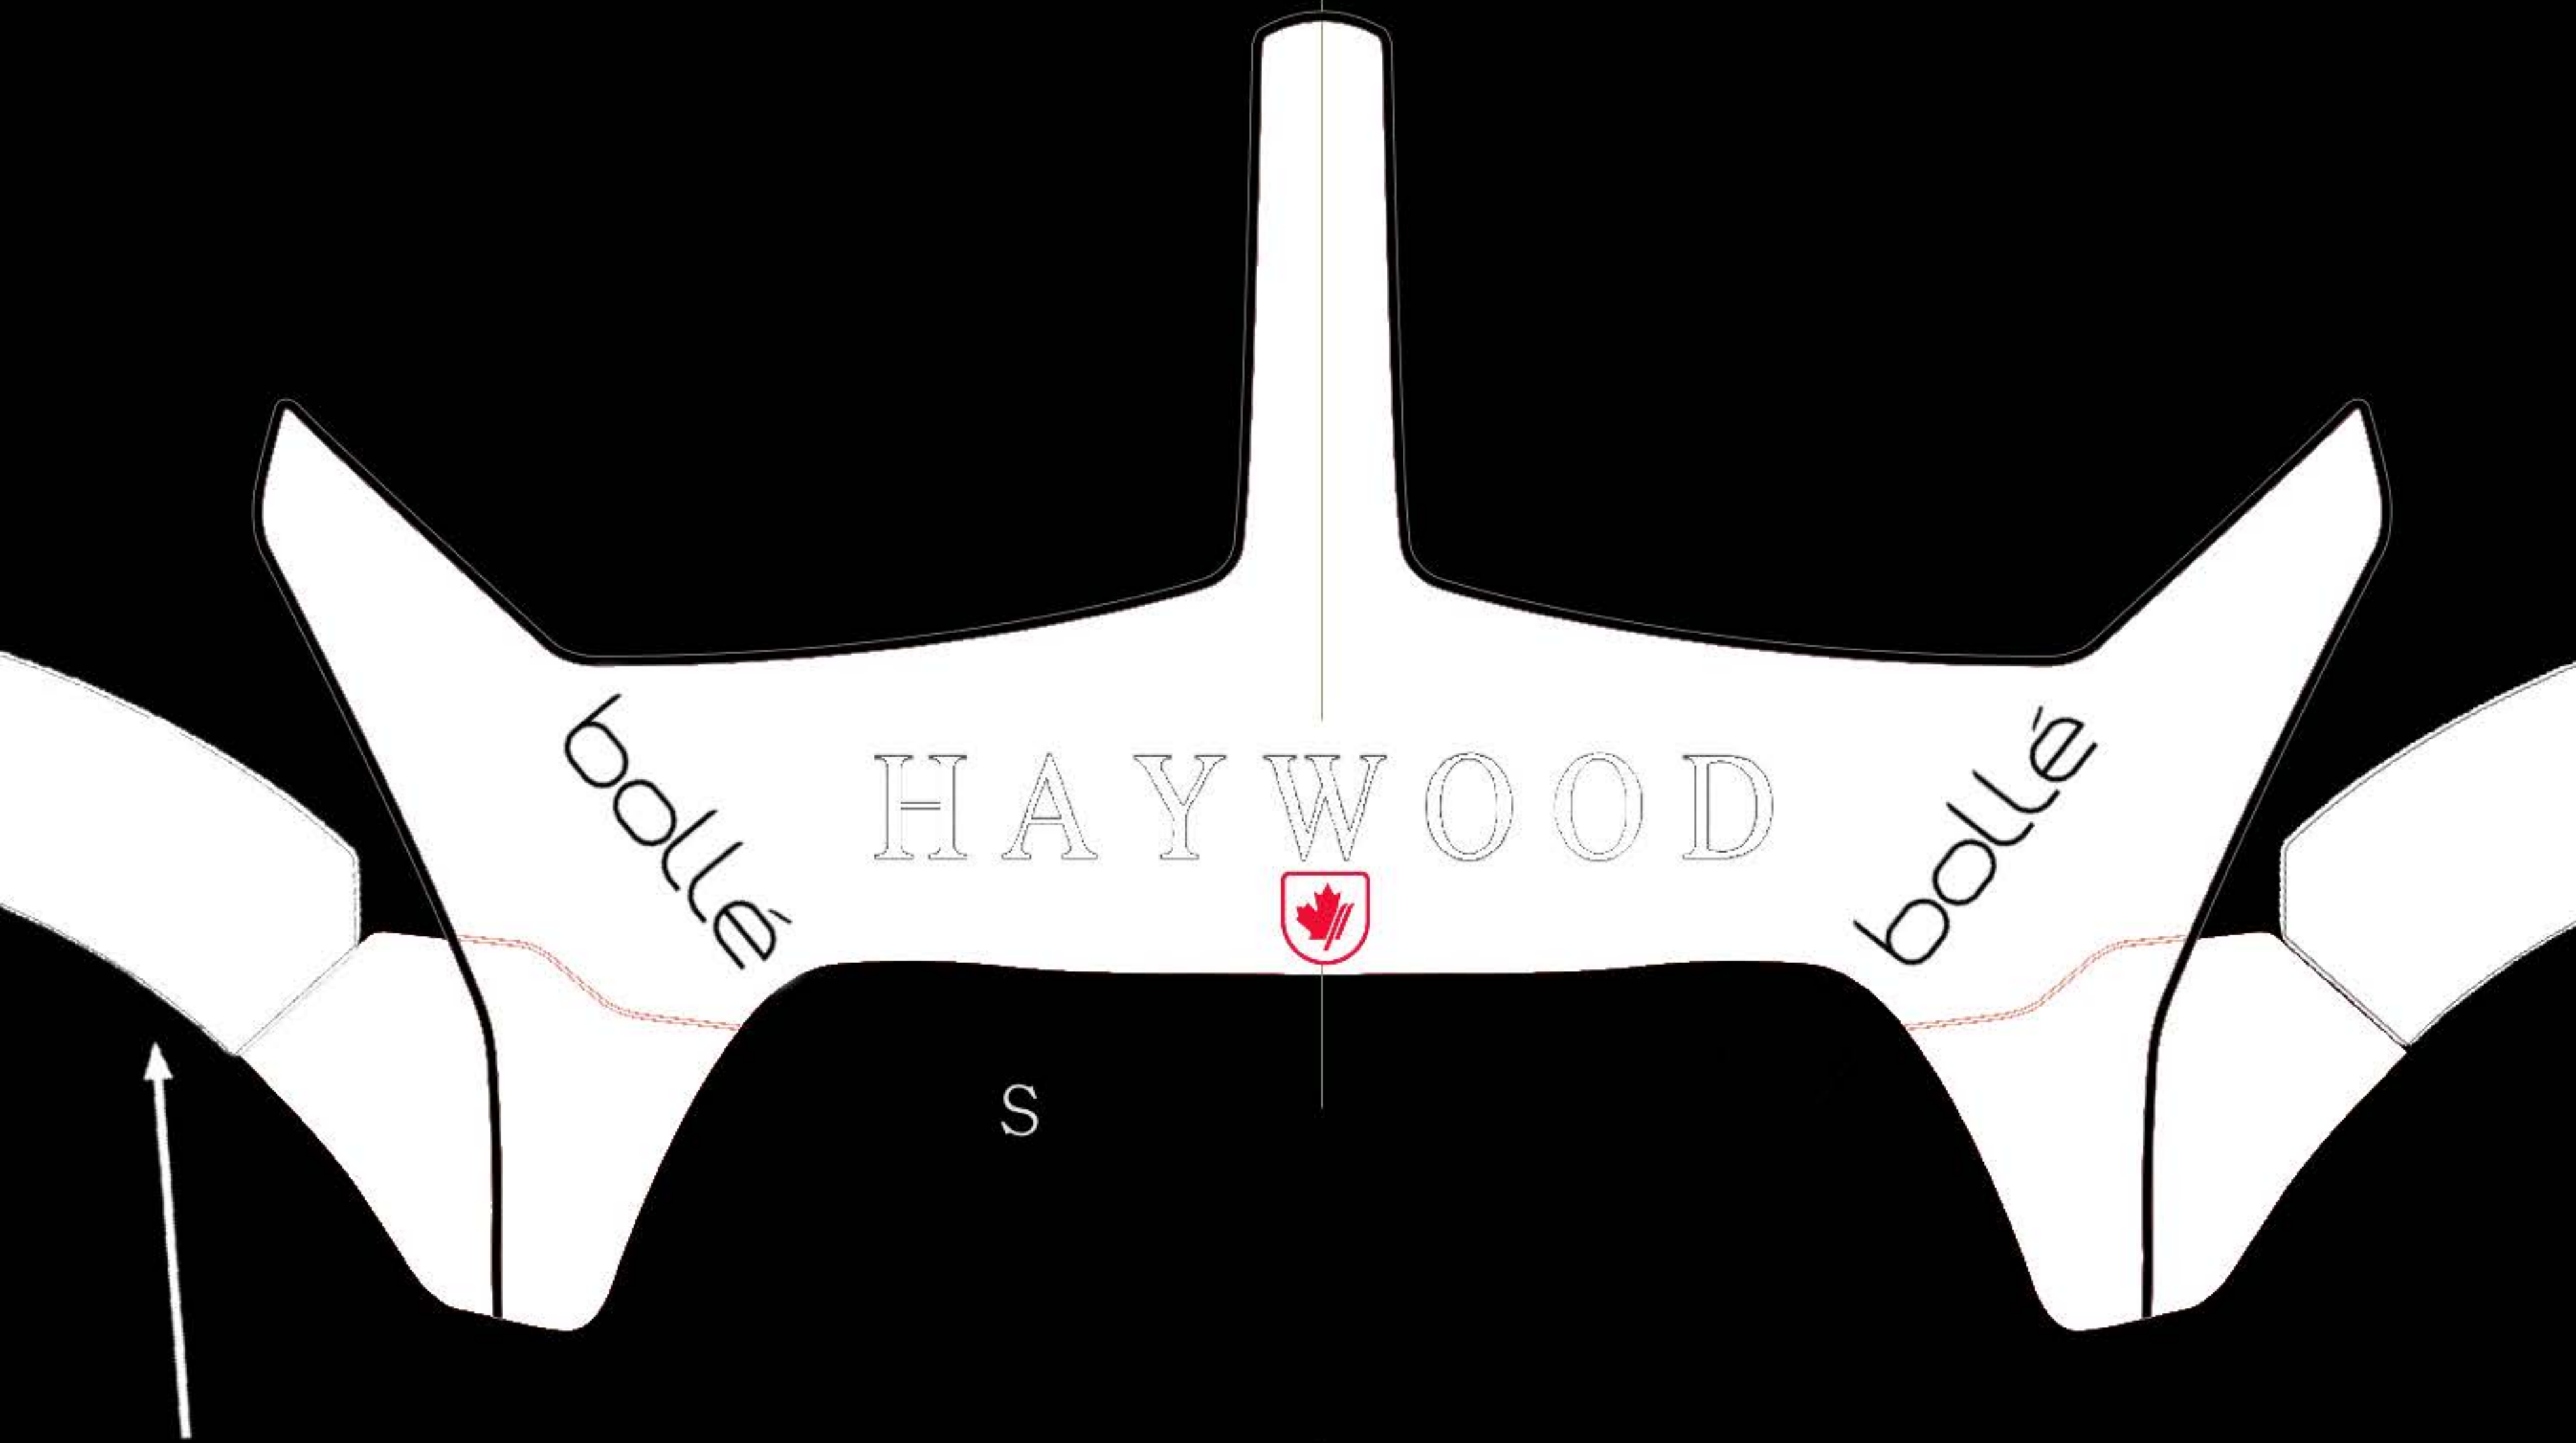

RIGHT SIDE

LEFT SIDE

FRONT

front and side panel

back panel

2.5mm MEDALIST CARBON PRO

Current

RIGHT SIDE

LEFT SIDE