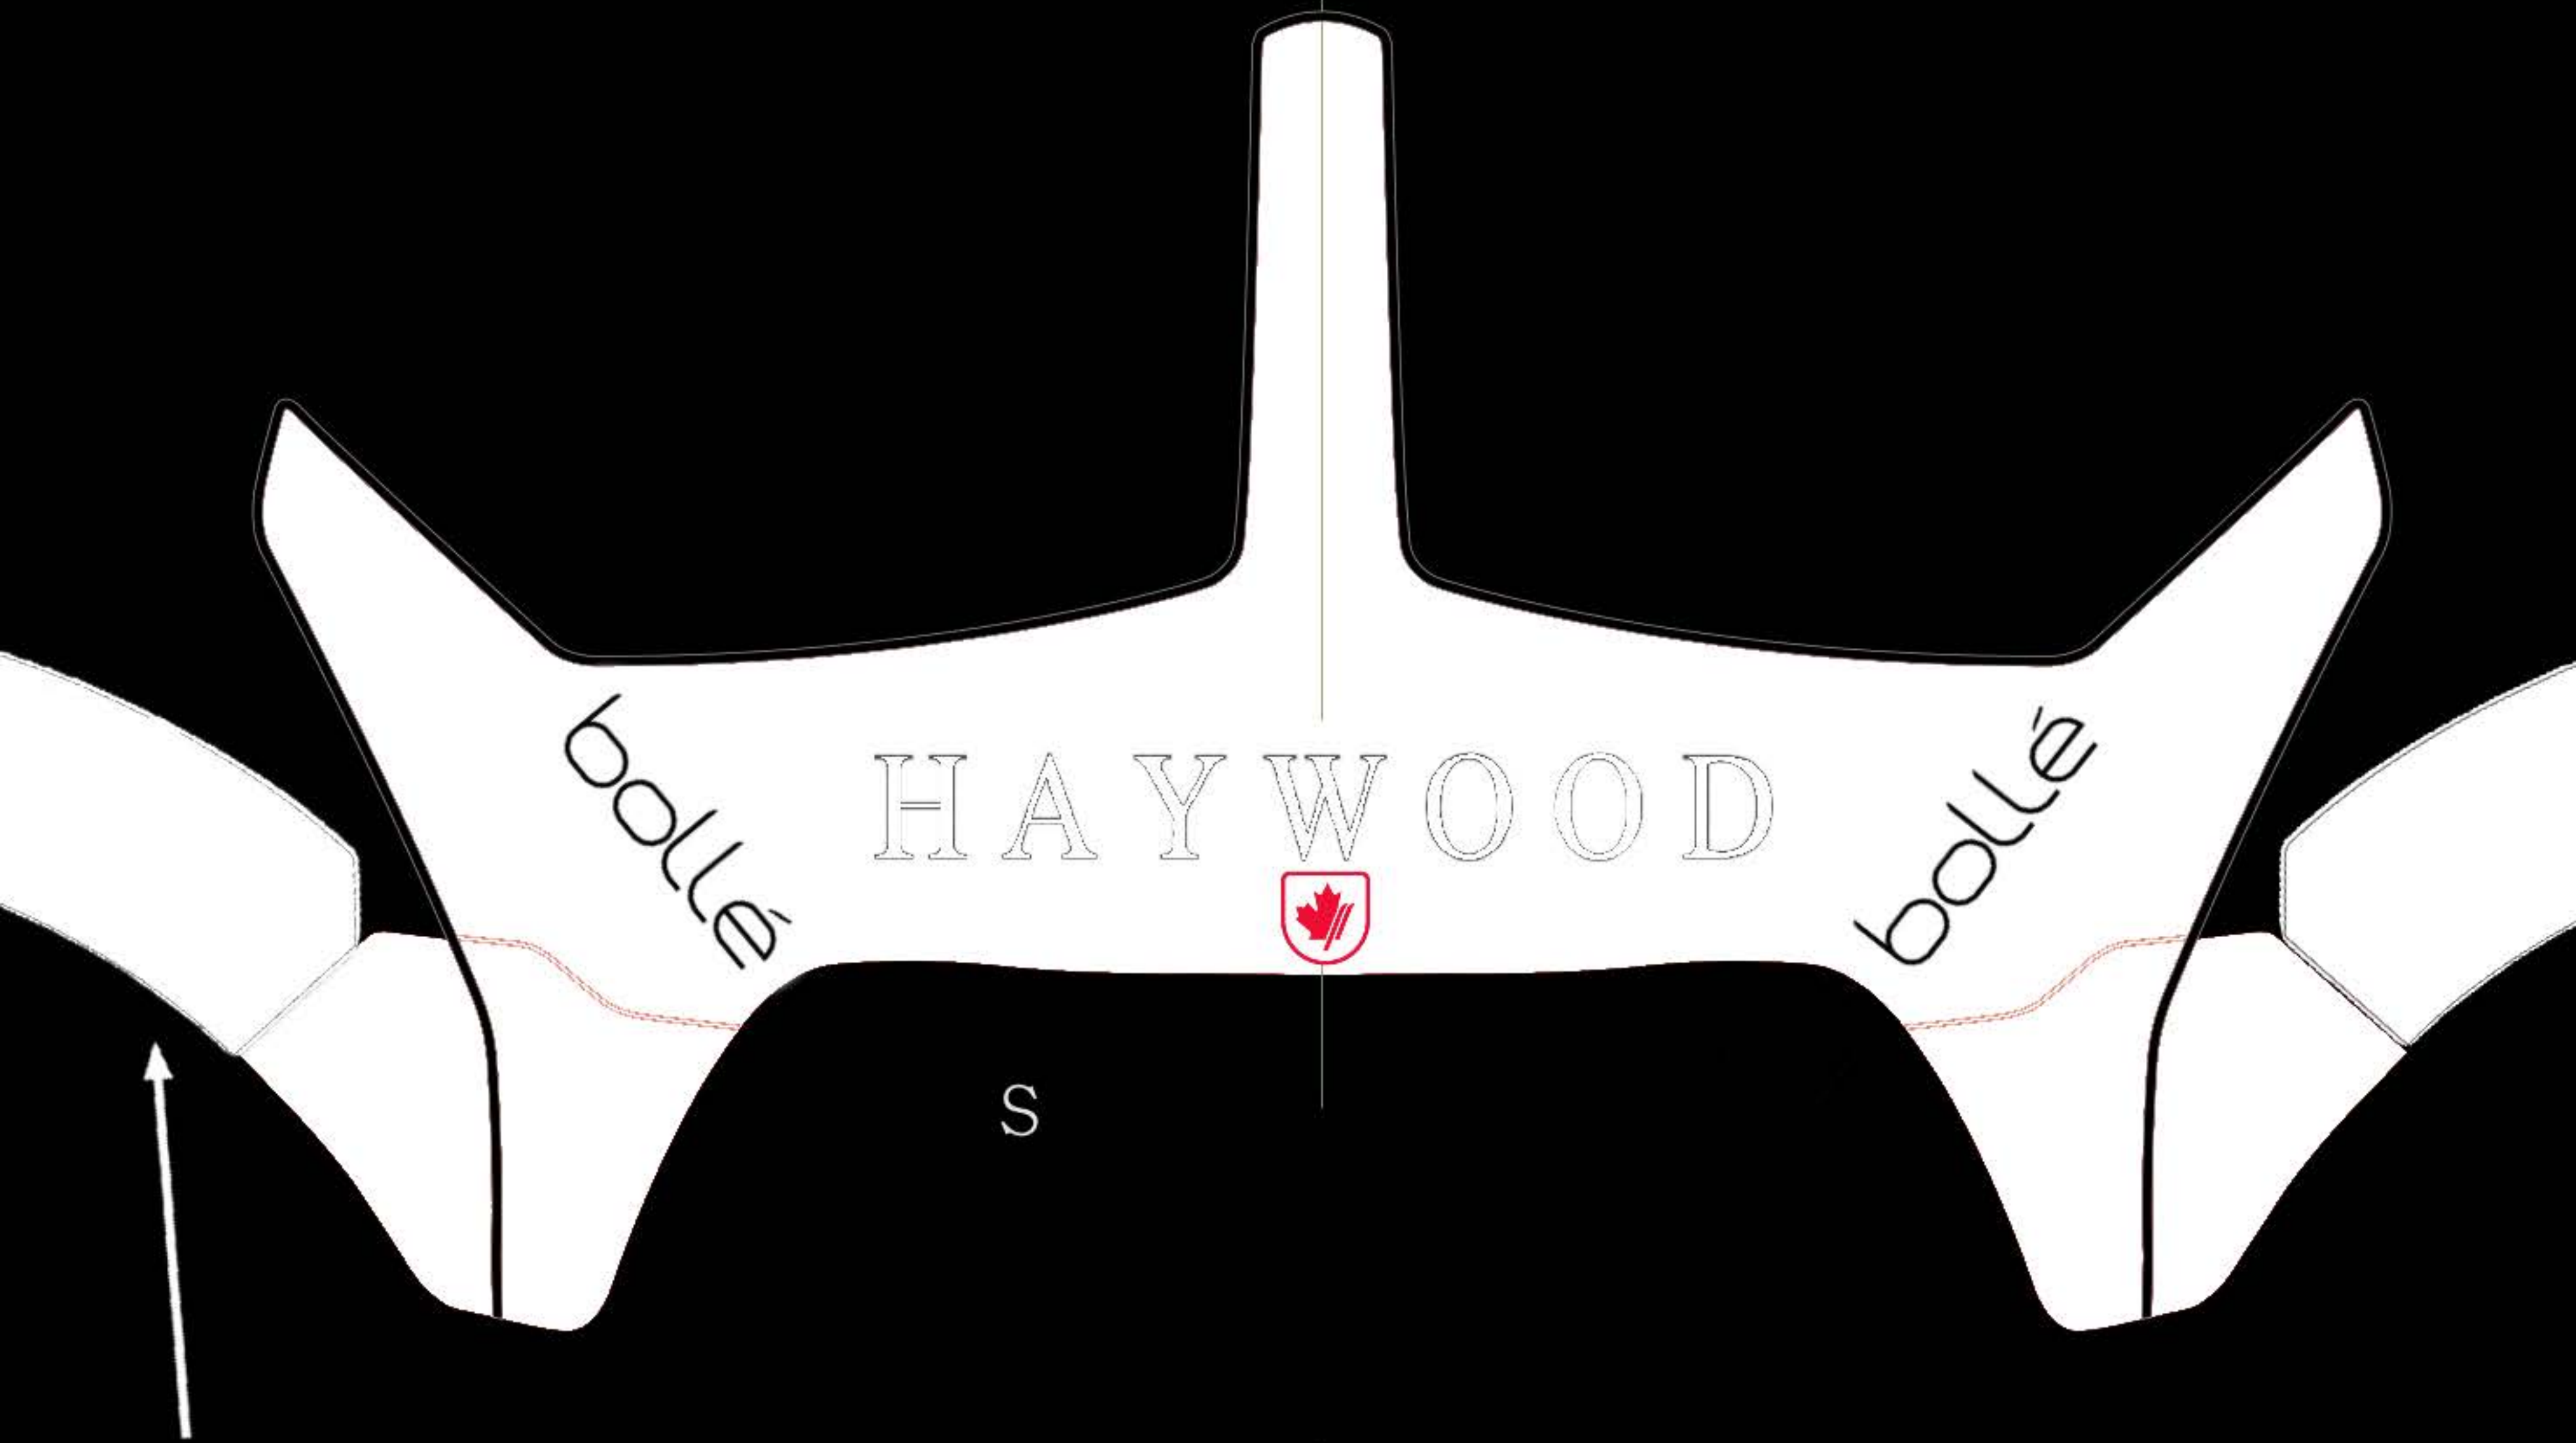

RIGHT SIDE

LEFT SIDE

HAYWOOD

*bolle*

*bolle*

FRONT

front and side panel

back panel

2.5mm MEDALIST CARBON PRO